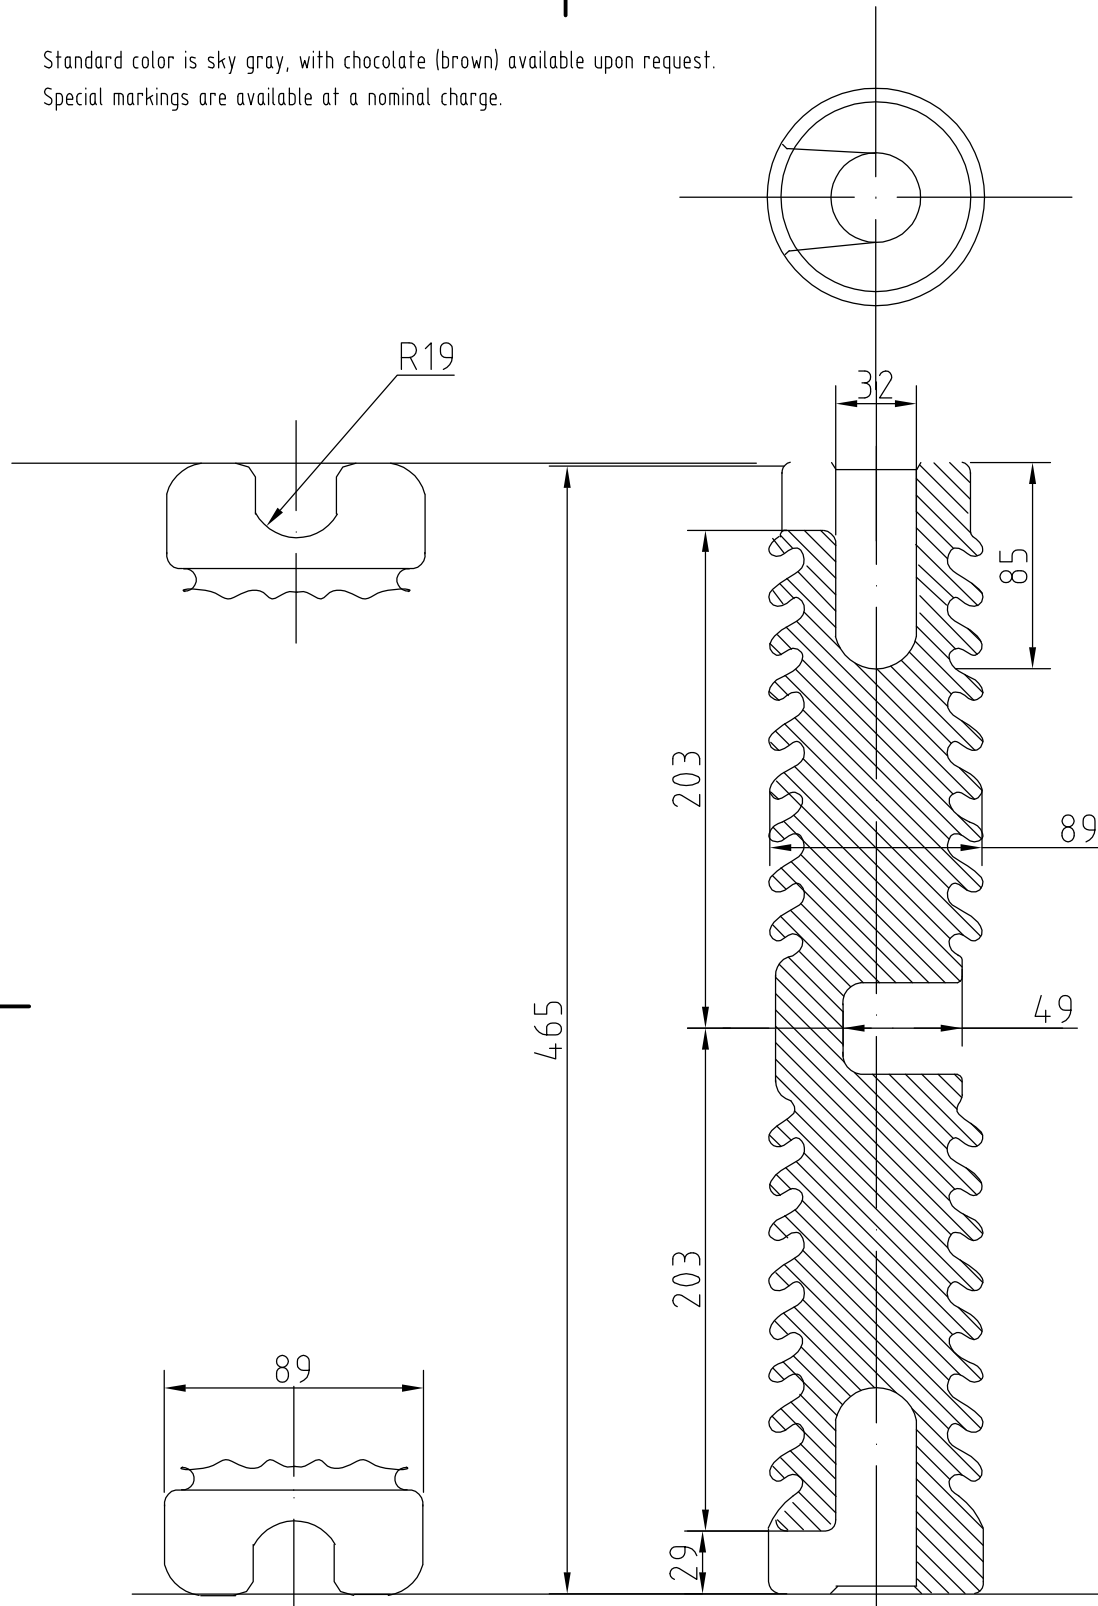

Standard color is sky gray, with chocolate (brown) available upon request.
 Special markings are available at a nominal charge.

				Kaiway Electric Industrial Mfg Co.,LTD		
				Cut Out Fuse porcelain Insulator		
Mark	Modify	Sign	Date	Weight	Scale	518657
Design		Standard				
Check				Page No of		
Process		Approve				