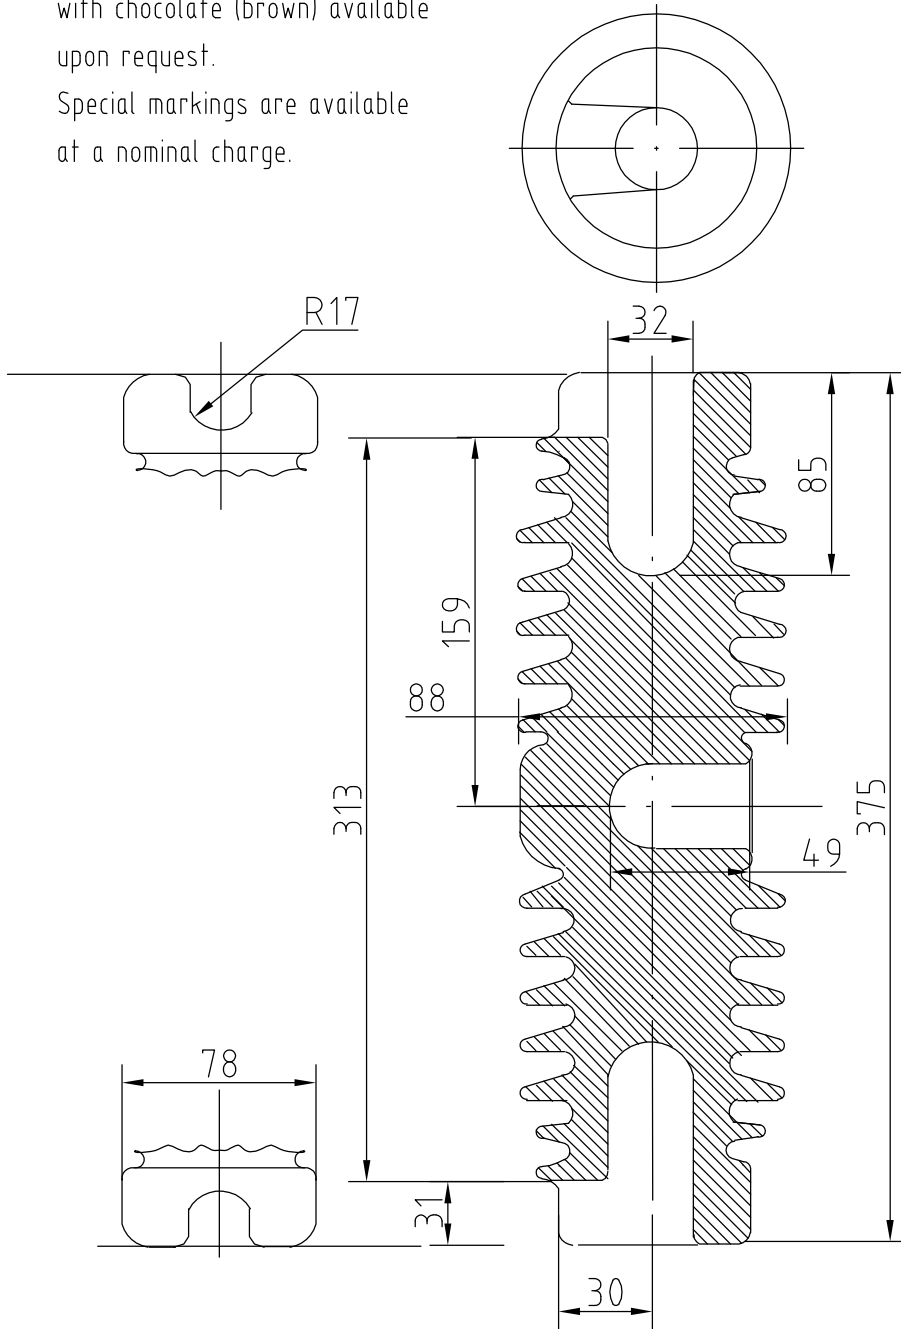

Standard color is sky gray,
 with chocolate (brown) available
 upon request.
 Special markings are available
 at a nominal charge.

				Kaiway Electric Industrial Mfg Co.,LTD		
				Cut Out Fuse porcelain Insulator		
Mark	Modify	Sign	Date	Weight	Scale	
Design		Standard				
Check						518445
Process		Approve		Page No	of	