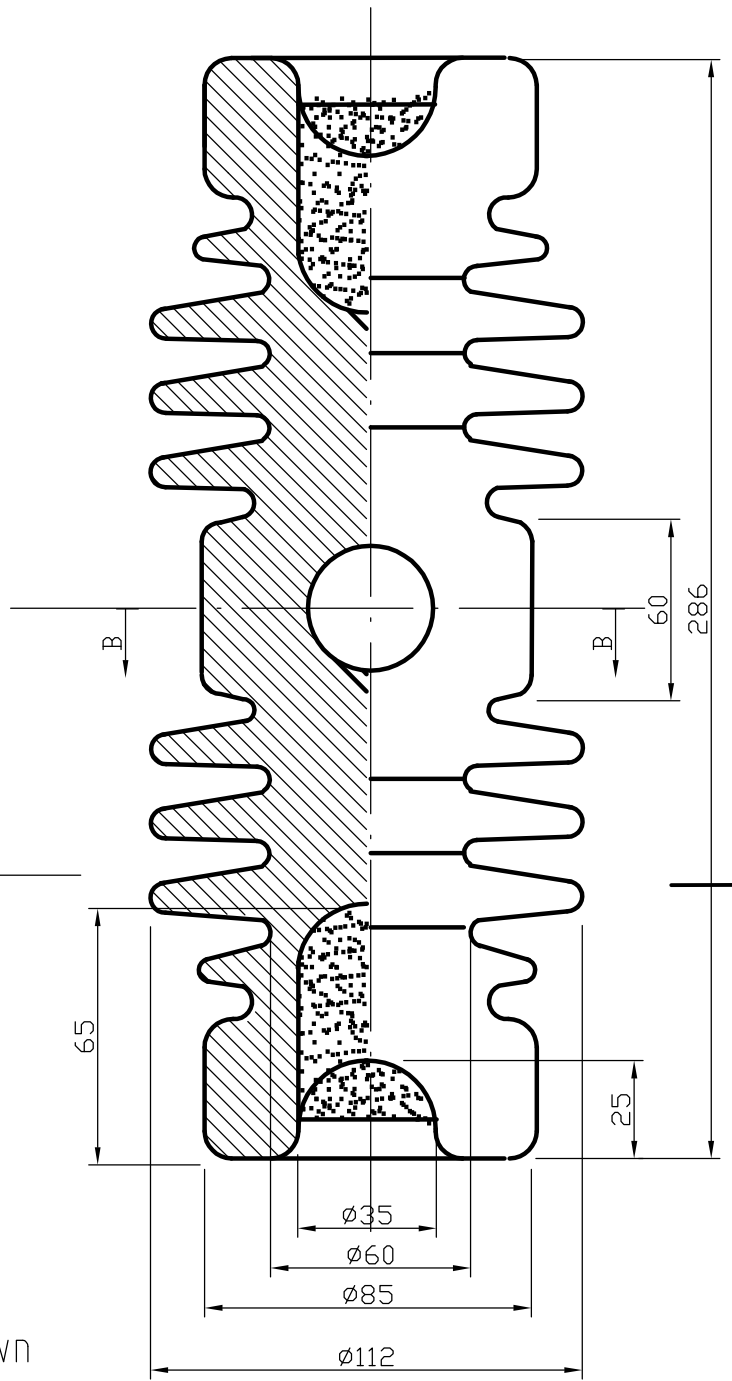

B-B

Glazing Color: Grey or Brown  
 Creepage Distance > 320mm

				Kaiway Electric Industrial Mfg Co.,LTD		
				Porcelain Insulator for Cut out		
Mark	Modify	Sign	Date	Weight	Scale	15KV Model:5381
Design		Standard				518305
Check				Page No of		
Process		Approve				