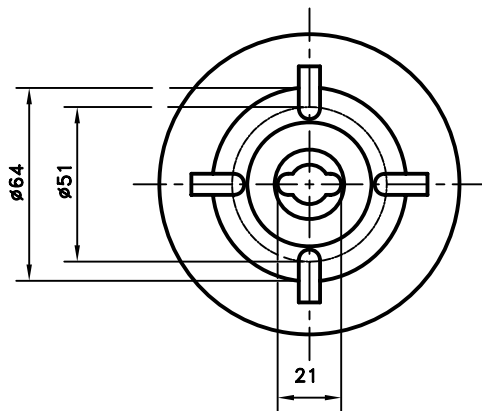

02	T2	172	340	45
01	T1	110	278	45
ITEM	TYPE	C	D	E

NOTES:

- CERAMIC VITRIFIED BROWN COLOR.
- ACCORDING TO NORM NBR-5435
- TOLERANCES AS NBR-5417
- - - - - NO VITRIFIED SURFACES.

				Kaiway Electric Industrial Mfg Co.,LTD		
				Porcelain Bushing for ABNT Standards		
Mark	Modify	Sign	Date	Weight	Scale	15KV-160A
Design		Standard				
Check				Page No of		05-15160
Process		Approve				